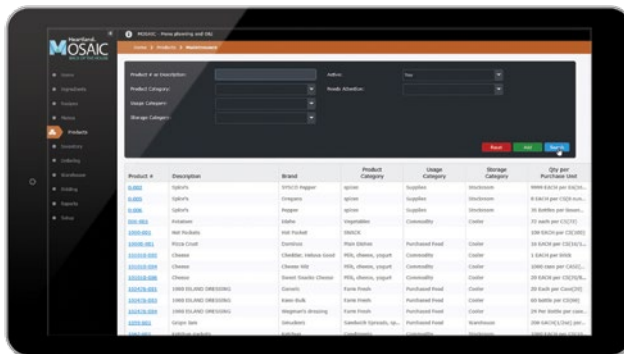

Technology Turned Friendly

Mosaic gives you the data you need to run an efficient operation, anytime, anywhere. Say hello to technology that you'll love to use!

Powerful Software

Heartland Mosaic is an integrated, web-based foodservice management solution that supports the key functions you need for your program's success.

Available in the Cloud

Access your program data from nearly any internet-connected device. With Mosaic Cloud, we manage all software upgrades and server maintenance.

Intuitive, Modern Design

Mosaic was designed with you in mind. The simple and elegant graphical user interface allows for optimal speed and ease of use.

Flexible Reporting

Use the customizable reporting engine for accurate and reliable data and financial management to enable smart, data-driven decision making.

Menu Planning with Production

Mosaic Menu Planning with Production is designed to help you work smarter. With powerful reporting tools and smartly designed screens, you'll experience new levels of program efficiency.

Point of Sale

Mosaic POS is loaded with features to help you stay connected and productive while keeping your serving lines moving. Create enhanced menus with tailored images, colors, and layouts.

Ordering & Inventory