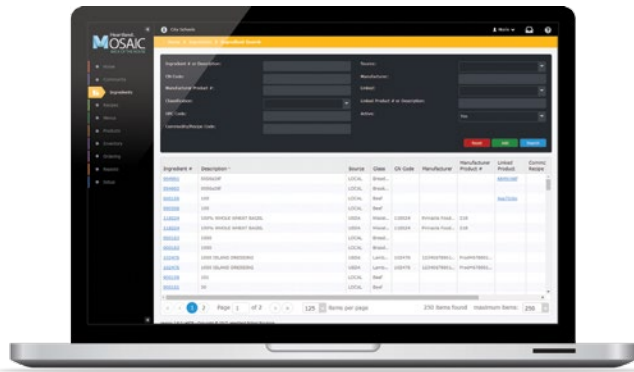

Technology Turned Friendly

Mosaic gives you the data you need to run an efficient operation, anytime, anywhere. Say hello to technology that you'll love to use!

Powerful Software

Heartland Mosaic is an integrated, web-based foodservice management solution that supports the key functions you need for your program's success.

Available in the Cloud

Access your program data from nearly any internet-connected device. With Mosaic Cloud, we manage all software upgrades and server maintenance.

Intuitive, Modern Design

Mosaic was designed with you in mind. The simple and elegant graphical user interface allows for optimal speed and ease of use.

Flexible Reporting

Use the customizable reporting engine for accurate and reliable data and financial management to enable smart, data-driven decision making.

Menu Planning with Production

Mosaic Menu Planning with Production is designed to help you work smarter. With powerful reporting tools and smartly designed screens, you'll experience new levels of program efficiency.

Point of Sale

Mosaic POS is loaded with features to help you stay connected and productive while keeping your serving lines moving. Create enhanced menus with tailored images, colors, and layouts.

Ordering & Inventory